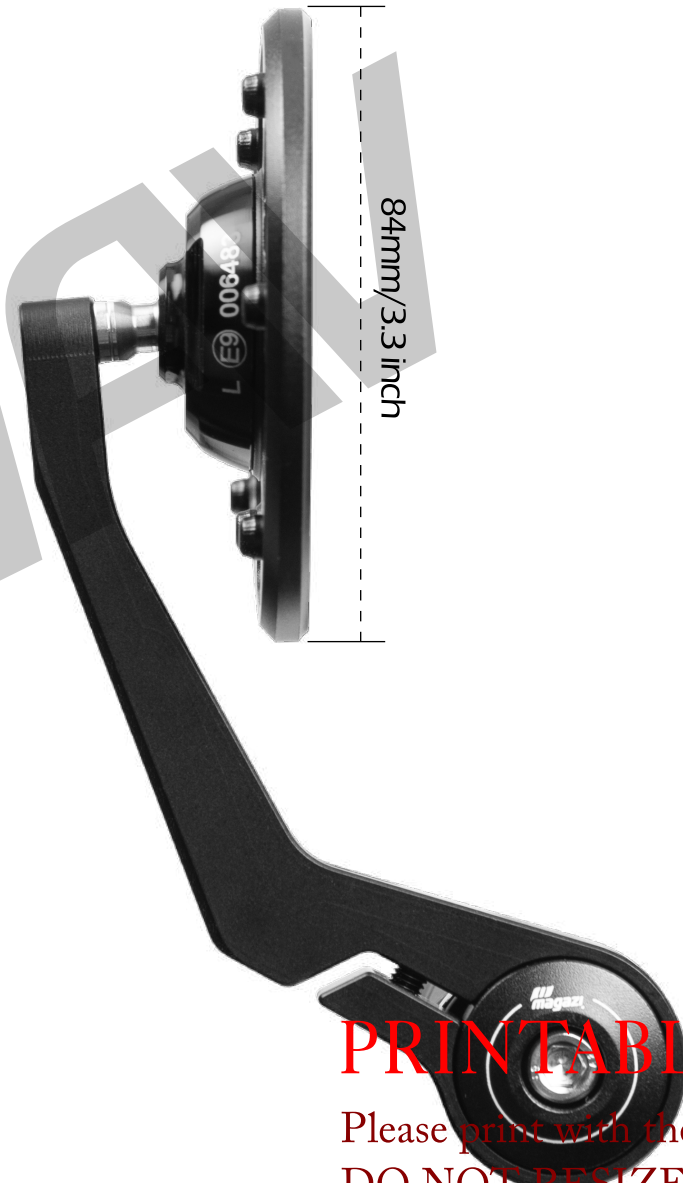

# MambaX bar end mirror series

**PRINTABLE**

Please print with the original size.  
DO NOT RESIZE.